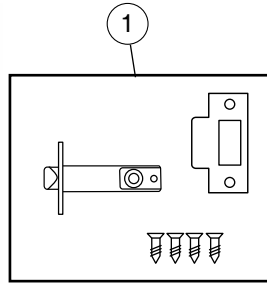

LD450 Series

LD470 Series

**See inside front cover for
How to Order instructions**

Item	Qty/Lock	LD450 (Only) Parts	Finish	Part Number	List Price (USD)
1	1	2 3/8" Latch (Includes 1 ea. Latch, Strike, Strike Box; 4 ea. Mounting Screws)	Brass	647960301	\$32.00
		2 3/8" Latch (Includes 1 ea. Latch, Strike, Strike Box; 4 ea. Mounting Screws)	Satin Stainless	6479632D01	\$32.00
		2 3/4" Latch (Includes 1 ea. Latch, Strike, Strike Box; 4 ea. Mounting Screws)	Brass	647970301	\$32.00
		2 3/4" Latch (Includes 1 ea. Latch, Strike, Strike Box; 4 ea. Mounting Screws)	Satin Stainless	6479732D01	\$32.00
2	1	Installation Hardware Pack (Includes 1 ea. Tweezers, Latch Holdback Clip, Latch Support Post, Short/Medium/Long Spindles; 2 ea. Coded Tumblers - RED, Uncoded Tumblers - BLUE, Short/Medium/Long Mounting Bolts)	Brass	648000301	\$28.00
		Installation Hardware Pack (Includes 1 ea. Tweezers, Latch Holdback Clip, Latch Support Post, Short/Medium/Long Spindles; 2 ea. Coded Tumblers - RED, Uncoded Tumblers - BLUE, Short/Medium/Long Mounting Bolts)	Satin Stainless	6480032D01	\$28.00
		Lubriplate Aero Grease Tubes		6475400001	\$13.00