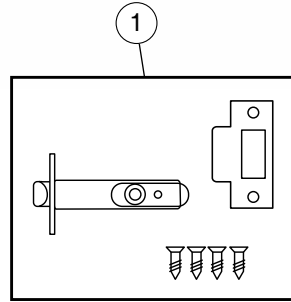

LD450 Series

LD470 Series

**See inside front cover for
How to Order instructions**

Item	Qty/Lock	LD450 (Only) Parts	Finish	Part Number	List Price (USD)
1	1	2 3/8" Latch (Includes 1 ea. Latch, Strike, Strike Box; 4 ea. Mounting Screws)	Brass	647960301	\$32.00
		2 3/8" Latch (Includes 1 ea. Latch, Strike, Strike Box; 4 ea. Mounting Screws)	Satin Stainless	6479632D01	\$32.00
		2 3/4" Latch (Includes 1 ea. Latch, Strike, Strike Box; 4 ea. Mounting Screws)	Brass	647970301	\$32.00
		2 3/4" Latch (Includes 1 ea. Latch, Strike, Strike Box; 4 ea. Mounting Screws)	Satin Stainless	6479732D01	\$32.00
2	1	Installation Hardware Pack (Includes 1 ea. Tweezers, Latch Holdback Clip, Latch Support Post, Short/Medium/Long Spindles; 2 ea. Coded Tumblers - RED, Uncoded Tumblers - BLUE, Short/Medium/Long Mounting Bolts)	Brass	648000301	\$28.00
		Installation Hardware Pack (Includes 1 ea. Tweezers, Latch Holdback Clip, Latch Support Post, Short/Medium/Long Spindles; 2 ea. Coded Tumblers - RED, Uncoded Tumblers - BLUE, Short/Medium/Long Mounting Bolts)	Satin Stainless	6480032D01	\$28.00
		Lubriplate Aero Grease Tubes		6475400001	\$13.00