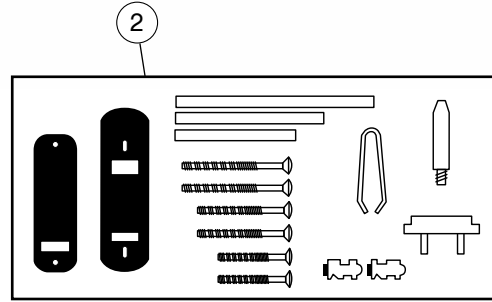

LD450 Series

LD470 Series

**See inside front cover for
How to Order instructions**

Item	Qty/Lock	LD450 (Only) Parts	Finish	Part Number	List Price (USD)
1	1	2 3/8" Latch (Includes 1 ea. Latch, Strike, Strike Box; 4 ea. Mounting Screws)	Brass	647960301	\$32.00
		2 3/8" Latch (Includes 1 ea. Latch, Strike, Strike Box; 4 ea. Mounting Screws)	Satin Stainless	6479632D01	\$32.00
		2 3/4" Latch (Includes 1 ea. Latch, Strike, Strike Box; 4 ea. Mounting Screws)	Brass	647970301	\$32.00
		2 3/4" Latch (Includes 1 ea. Latch, Strike, Strike Box; 4 ea. Mounting Screws)	Satin Stainless	6479732D01	\$32.00
2	1	Installation Hardware Pack (Includes 1 ea. Tweezers, Latch Holdback Clip, Latch Support Post, Short/Medium/Long Spindles; 2 ea. Coded Tumblers - RED, Uncoded Tumblers - BLUE, Short/Medium/Long Mounting Bolts)	Brass	648000301	\$28.00
		Installation Hardware Pack (Includes 1 ea. Tweezers, Latch Holdback Clip, Latch Support Post, Short/Medium/Long Spindles; 2 ea. Coded Tumblers - RED, Uncoded Tumblers - BLUE, Short/Medium/Long Mounting Bolts)	Satin Stainless	6480032D01	\$28.00
		Lubriplate Aero Grease Tubes		6475400001	\$13.00