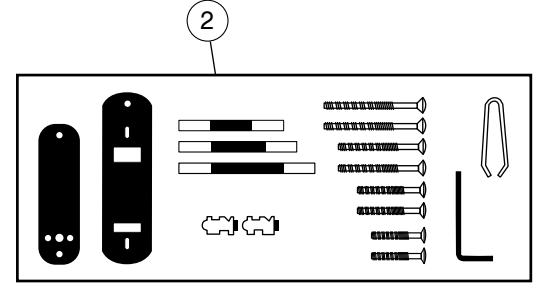

LD450 Series

LD470 Series

**See inside front cover for
How to Order instructions**

Item	Qty/Lock	LD450 (Only) Parts	Finish	Part Number	List Price (USD)
1	1	2 3/8" Latch (Includes 1 ea. Latch, Strike, Strike Box; 4 ea. Mounting Screws)	Brass	647960301	\$32.00
		2 3/8" Latch (Includes 1 ea. Latch, Strike, Strike Box; 4 ea. Mounting Screws)	Satin Stainless	6479632D01	\$32.00
		2 3/4" Latch (Includes 1 ea. Latch, Strike, Strike Box; 4 ea. Mounting Screws)	Brass	647970301	\$32.00
		2 3/4" Latch (Includes 1 ea. Latch, Strike, Strike Box; 4 ea. Mounting Screws)	Satin Stainless	6479732D01	\$32.00
2	1	Installation Hardware Pack (Includes 1 ea. Tweezers, Latch Holdback Clip, Latch Support Post, Short/Medium/Long Spindles; 2 ea. Coded Tumblers - RED, Uncoded Tumblers - BLUE, Short/Medium/Long Mounting Bolts)	Brass	648000301	\$28.00
		Installation Hardware Pack (Includes 1 ea. Tweezers, Latch Holdback Clip, Latch Support Post, Short/Medium/Long Spindles; 2 ea. Coded Tumblers - RED, Uncoded Tumblers - BLUE, Short/Medium/Long Mounting Bolts)	Satin Stainless	6480032D01	\$28.00
		Lubriplate Aero Grease Tubes		6475400001	\$13.00